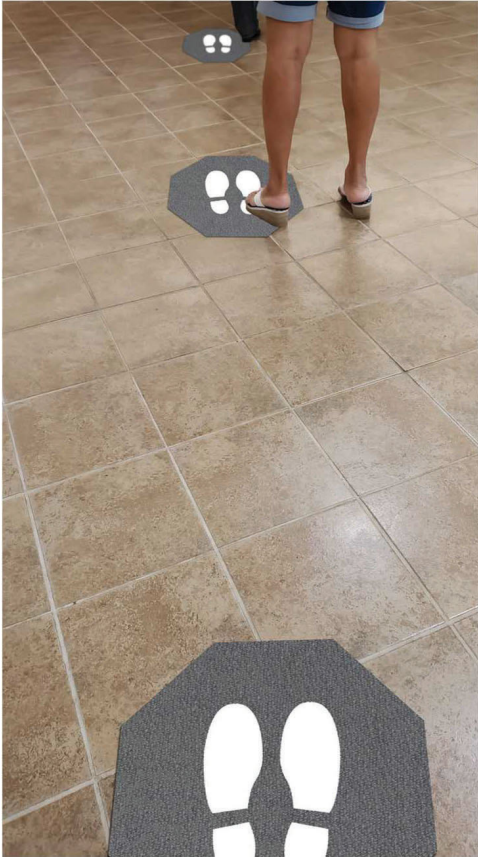

Space Markers

communicate:

- New walk patterns
- Appropriate social distancing

Material: Non Woven Fabric

- Moisture Barrier Backing
- 100% recycled topcloth with antimicrobial protection
- Repositionable Adhesive Non-skid backing

Adhesive Backing
Low Profile Design

- **Provides Clear Direction** - Universal "stop sign" shape with shoe prints marks where customers should stand; mats can be placed at safe intervals in virtually any configuration.
- **Stays in Place** - Adhesive backing keeps the mat flat and in place, even with heavy cart and buggy traffic.
- **Hassle Free** - Mats can be left in place during daily floor cleaning; floor scrubbers, mops, and brooms will pass right over them without causing damage.
- **Won't Leave Residue** - Space Markers are less likely to leave a sticky residue than floor decals.
- **Odor Resistant** - Anti-microbially treated for protection from odors.
- **Slip Resistant** - Low-profile high-traction surface provides additional traction and slip resistance.